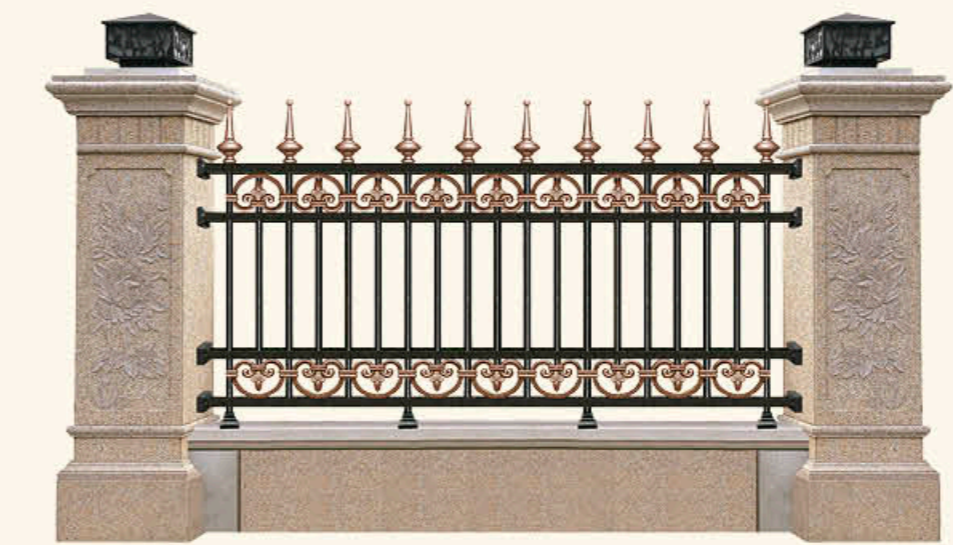

Garden fence screen
庭院围栏系列

设计理念的别具匠心，豪华实用的风格特色，兼容传统精雕的工艺，与时代前沿的美感，寓美于平实，显艺于质感，岂止现代，更是永恒。

The unique design concept is ingenious, luxurious and practical. It is compatible with traditional carved craftsmanship. It is in line with the forefront of beauty in the era, submerged in the level of beauty, expressiveness in texture, modernity, and even eternal.

HD-W013