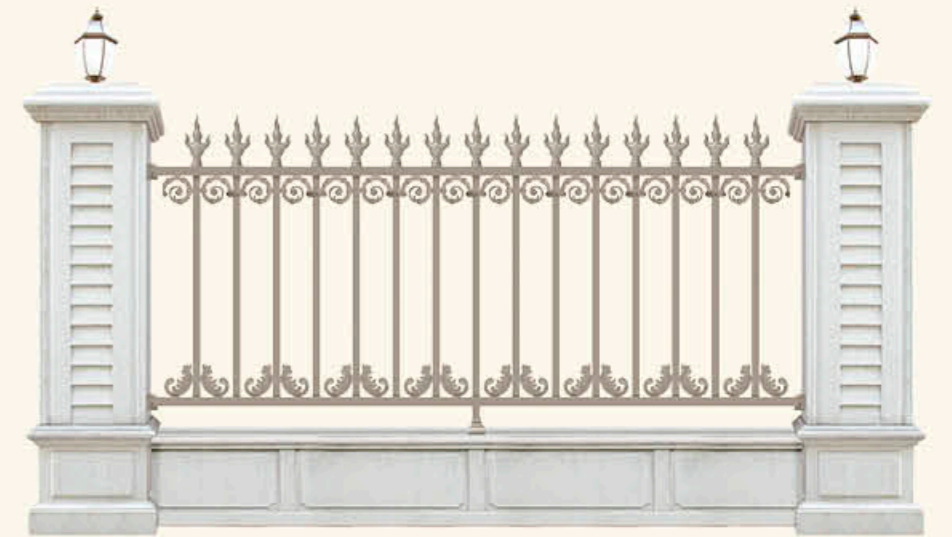

Garden fence screen

庭院围栏系列

一个以自然灵性再造人文理念的艺术先者，用形与色构筑你的空间，用光与影迷离你的梦境，以回归自然演绎时尚的意识。

An artistic ancestor who recreates the concept of humanity with natural spirituality, builds your space with shapes and colors, blurs your dreams with light and shadow, and returns to the natural interpretation of fashion ideas.

HD-W003