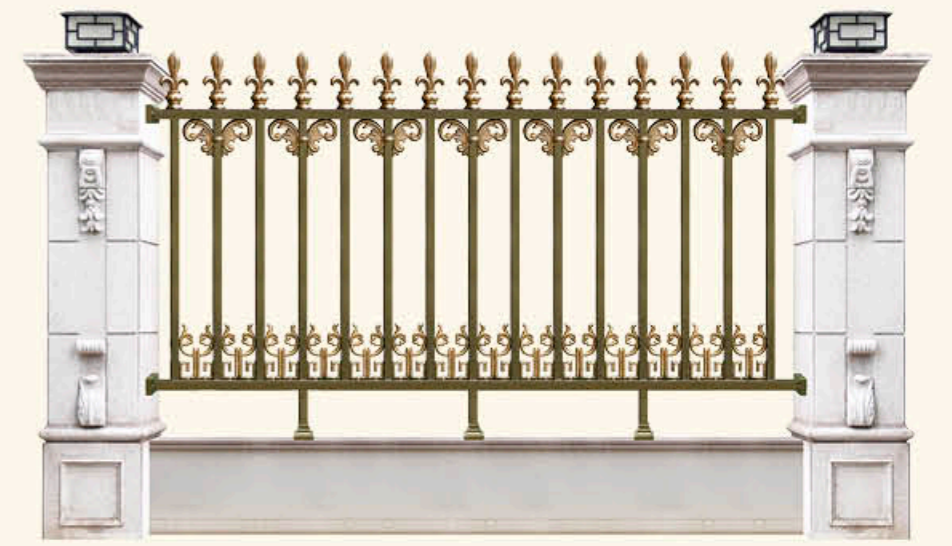

Garden fence screen
庭院围栏系列

设计理念的别具匠心，豪华实用的风格特色，兼容传统精雕的工艺，与时代前沿的美感，寓美于平实，显艺于质感，岂止现代，更是永恒。

The unique design concept is ingenious, luxurious and practical. It is compatible with traditional carved craftsmanship. It is in line with the forefront of beauty in the era, submerged in the level of beauty, expressiveness in texture, modernity, and even eternal.

HD-W012