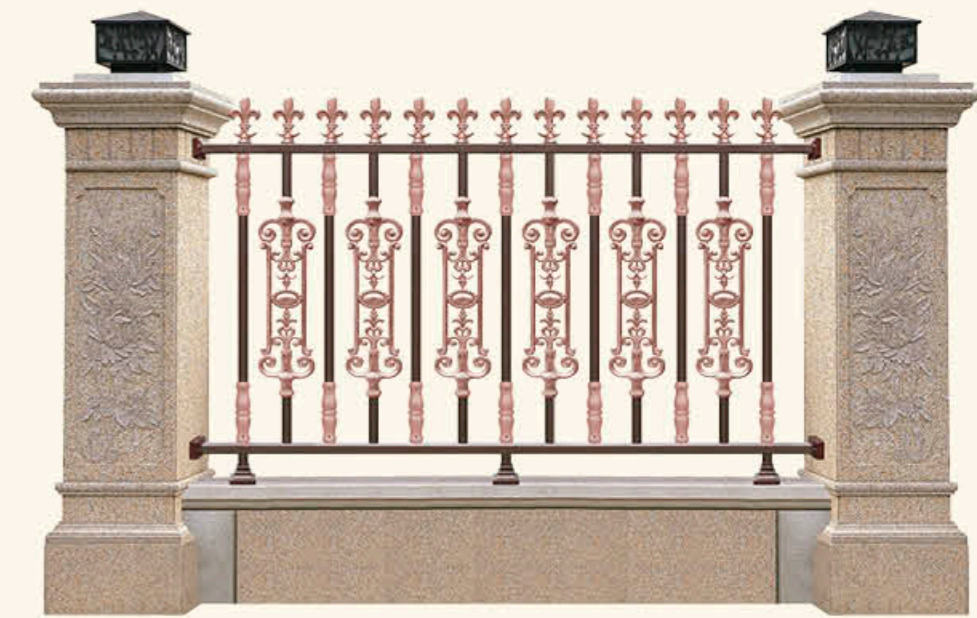

Garden fence screen

庭院围栏系列

精致的雕刻闪烁出对艺术的虔诚，每一方寸，都流露出高雅的生活艺术美；融合写意的感官体现追求，把无懈可击凝造出态度的不将就，是气节的彰显，也是成功的体现。

Exquisite carvings sparkle with pious art. Every square inch reveals the beauty of the art of living; the combination of free-flowing senses reflects the pursuit, and the unyielding conviction of attitudes is the manifestation of integrity and the embodiment of success.

HD-W033