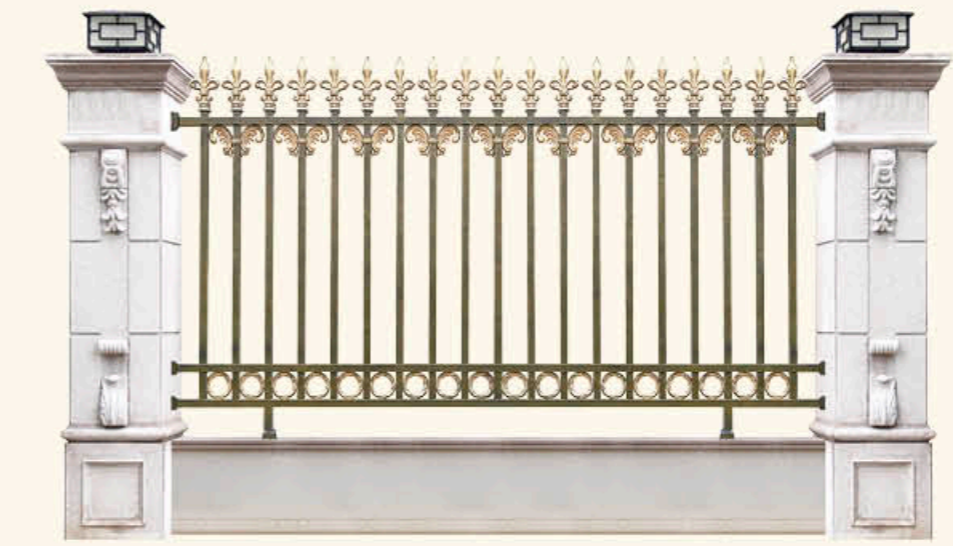

HD-W007

HD-W008

HD-W009

HD-W010

*Garden fence screen*  
**庭院围栏系列**

设计理念的别具匠心，豪华实用的风格特色，兼容传统精雕的工艺，与时代前沿的美感，寓美于平实，显艺于质感，岂止现代，更是永恒。

The unique design concept is ingenious, luxurious and practical. It is compatible with traditional carved craftsmanship. It is in line with the forefront of beauty in the era, submerged in the level of beauty, expressiveness in texture, modernity, and even eternal.