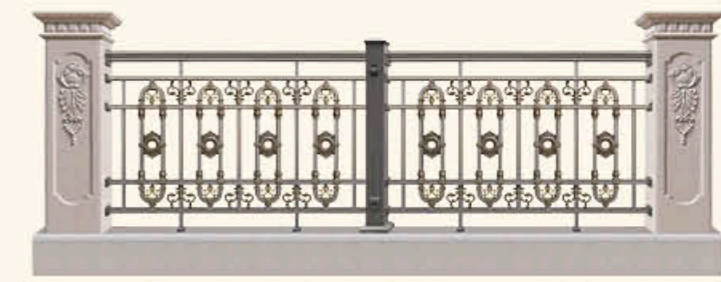

Balcony Guardrail
阳台护栏系列

变幻的时光，不变是对工艺历练与品控提升的追求，从一个故事到另一个故事，抒写优美意境与精致风采，定义生活予以丰厚质感和富有感性的认知共鸣。
The changing time is the pursuit of craft experience and quality control promotion. From a story to another story, it portrays beautiful artistic conception and exquisite style, and defines life as a rich texture and perceptual resonance.

HD-H010