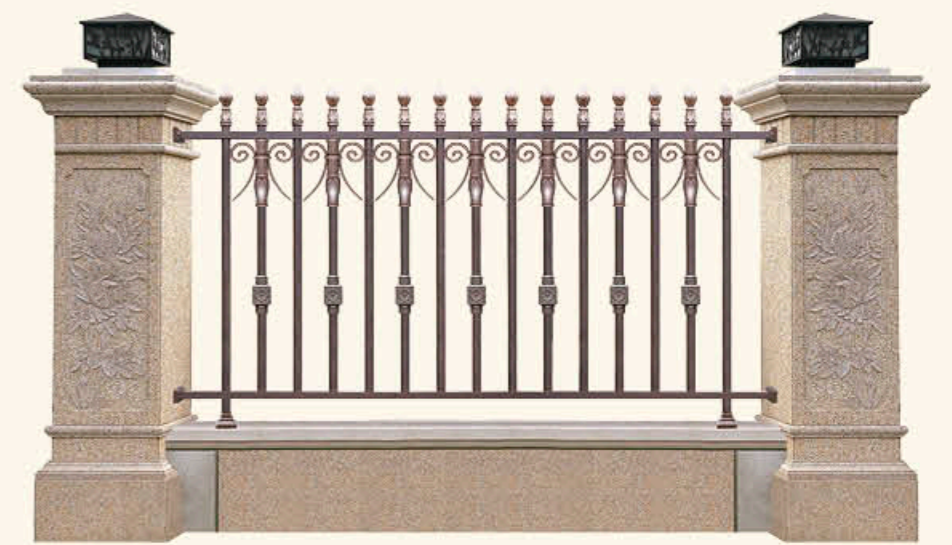

Garden fence screen
庭院围栏系列

设计理念的别具匠心，豪华实用的风格特色，兼容传统精雕的工艺，与时代前沿的美感，寓美于平实，显艺于质感，岂止现代，更是永恒。

The unique design concept is ingenious, luxurious and practical. It is compatible with traditional carved craftsmanship. It is in line with the forefront of beauty in the era, submerged in the level of beauty, expressiveness in texture, modernity, and even eternal.

HD-W014