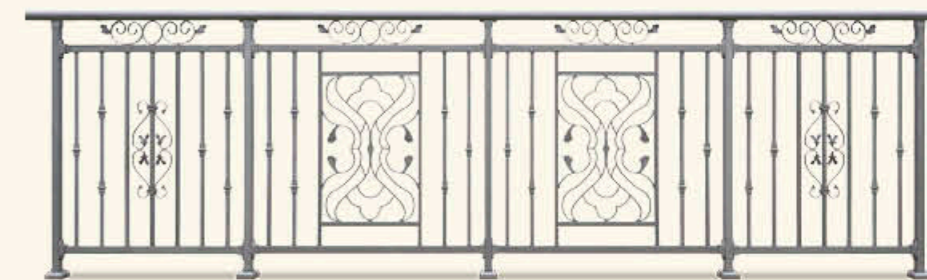

Balcony Guardrail 阳台扶手系列

没有花巧设计，没有繁杂图案，也没有多余点缀，
无处不是删繁就简的崇真理念，用最本真的工艺打造智者心中所往，
尽显一派自然豁达。

No fancy design, no complicated patterns, no extra ornamentation,
The omnipotence is not the concept of chongzhen that is simple and
complex, but uses the most genuine craftsmanship to create a wise man's
heart and it is full of natural openness.

HD-H033