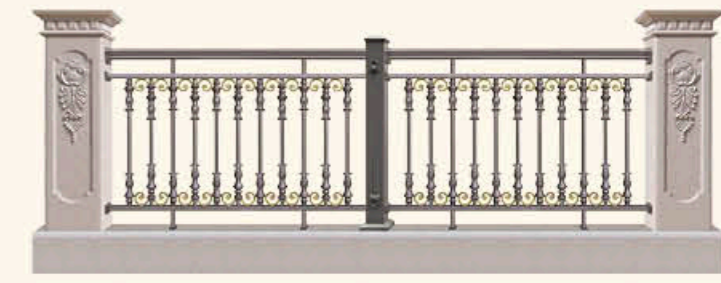

Balcony Guardrail
阳台护栏系列

变幻的时光，不变是对工艺历练与品控提升的追求，从一个故事到另一个故事，抒写优美意境与精致风采，定义生活予以丰厚质感和富有感性的认知共鸣。
The changing time is the pursuit of craft experience and quality control promotion. From a story to another story, it portrays beautiful artistic conception and exquisite style, and defines life as a rich texture and perceptual resonance.

HD-H011