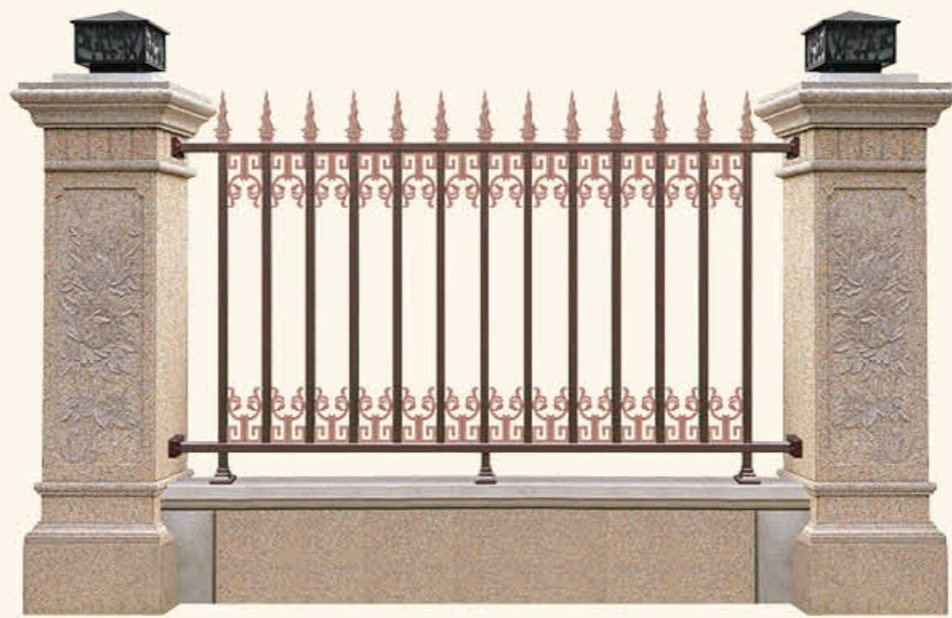

Garden fence screen

庭院围栏系列

精致的雕刻闪烁出对艺术的虔诚，每一方寸，都流露出高雅的生活艺术美；融合写意的感官体现追求，把无懈可击凝造出态度的不将就，是气节的彰显，也是成功的体现。

Exquisite carvings sparkle with pious art. Every square inch reveals the beauty of the art of living; the combination of free-flowing senses reflects the pursuit, and the unyielding conviction of attitudes is the manifestation of integrity and the embodiment of success.

HD-W032